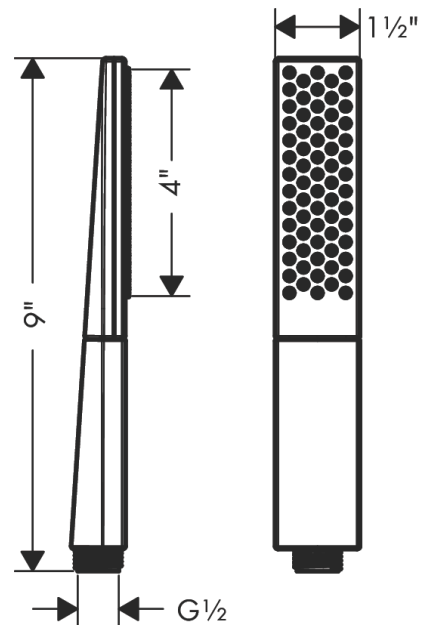

**Rainfinity**  
**Baton Handshower 100 1-Jet, 2.5 GPM**  
 Surface: **matte white** Part no. : **26866701**

**Description**

**Features**

- Spray modes: PowderRain
- Spray face finish: easy cleanable aluminium spray disc, graphite
- Flow: 2.5 GPM (9.5 L/Min)

Rainfinity  
Baton Handshower 100 1-Jet, 2.5 GPM  
Surface: **matte white** Part no. : 26866701

Exploded drawing

Year of production: >04/20

**Rainfinity**  
**Baton Handshower 100 1-Jet, 2.5 GPM**  
 Surface: **matte white**    Part no. : **26866701**

**Spare parts list**

Year of production: >04/20

Pos.	Description	Part no.	Price	PU
1	filter	92672000	-	1
2	seal	98058000	-	1